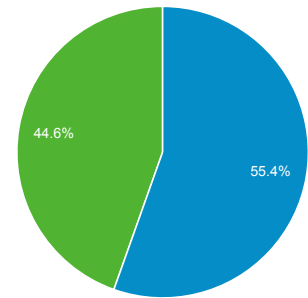

## Audience Overview

100.00% of visits

## 52,422 people visited this site

■ New Visitor ■ Returning Visitor

Language	Visits	% Visits
1. en-us	73,972	98.09%
2. c	331	0.44%
3. en-gb	194	0.26%
4. en	185	0.25%
5. es	76	0.10%
6. de-de	50	0.07%
7. fr	49	0.06%
8. es-es	36	0.05%
9. nl	28	0.04%
10. pt-br	26	0.03%