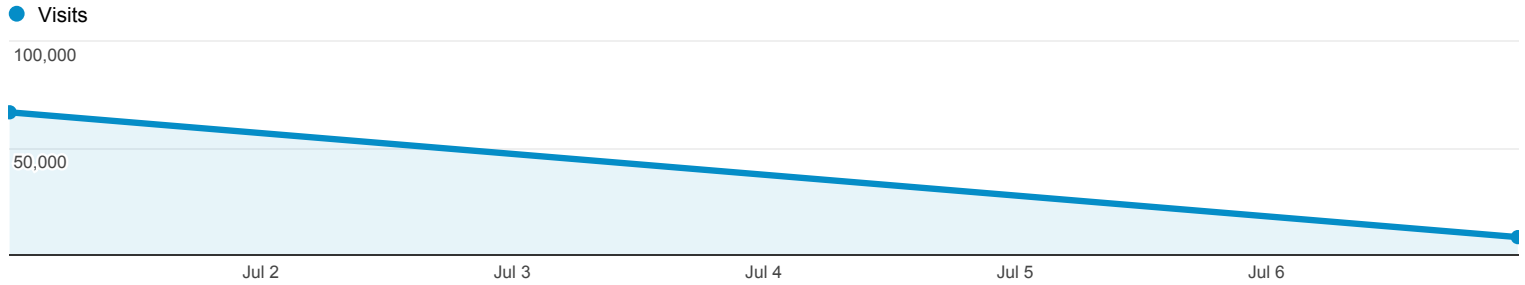

## Audience Overview

100.00% of visits

### Overview

## 52,422 people visited this site

■ New Visitor ■ Returning Visitor

Language	Visits	% Visits
1. en-us	73,972	98.09%
2. c	331	0.44%
3. en-gb	194	0.26%
4. en	185	0.25%
5. es	76	0.10%
6. de-de	50	0.07%
7. fr	49	0.06%
8. es-es	36	0.05%
9. nl	28	0.04%
10. pt-br	26	0.03%