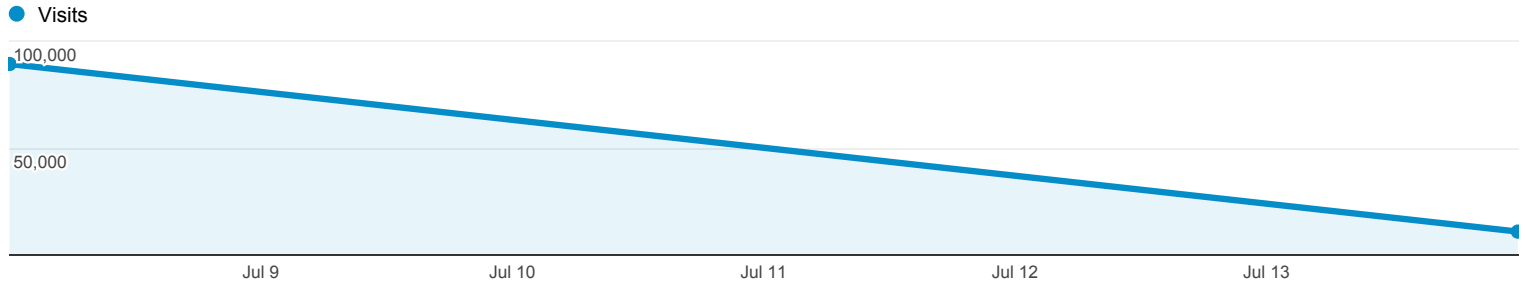

Audience Overview

100.00% of visits

Overview

69,215 people visited this site

■ New Visitor ■ Returning Visitor

Language	Visits	% Visits
1. en-us	98,892	98.33%
2. c	560	0.56%
3. en	245	0.24%
4. en-gb	203	0.20%
5. es	71	0.07%
6. de-de	50	0.05%
7. fr	50	0.05%
8. pt-br	43	0.04%
9. es-es	36	0.04%
10. pl	22	0.02%