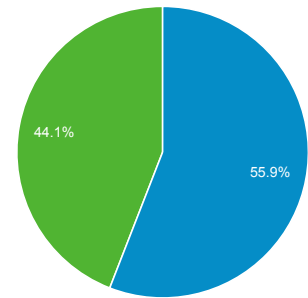

Audience Overview

100.00% of visits

Overview

69,215 people visited this site

■ New Visitor ■ Returning Visitor

Language	Visits	% Visits
1. en-us	98,892	98.33%
2. c	560	0.56%
3. en	245	0.24%
4. en-gb	203	0.20%
5. es	71	0.07%
6. de-de	50	0.05%
7. fr	50	0.05%
8. pt-br	43	0.04%
9. es-es	36	0.04%
10. pl	22	0.02%