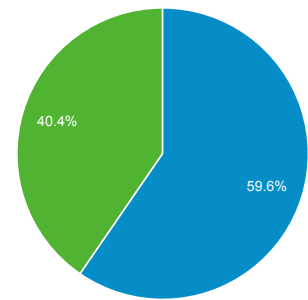

Audience Overview

Overview

69,503 people visited this site

■ New Visitor ■ Returning Visitor

Language	Visits	% Visits
1. en-us	92,536	98.15%
2. c	494	0.52%
3. en-gb	233	0.25%
4. en	211	0.22%
5. sv-se	99	0.11%
6. de-de	56	0.06%
7. es	55	0.06%
8. sv	50	0.05%
9. fr	45	0.05%
10. pt-br	26	0.03%