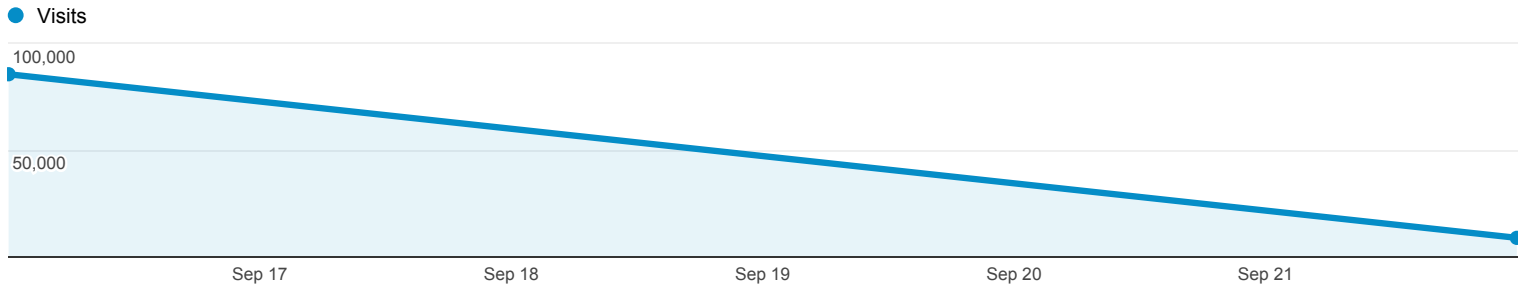

Audience Overview

Overview

69,503 people visited this site

■ New Visitor ■ Returning Visitor

Language	Visits	% Visits
1. en-us	92,536	98.15%
2. c	494	0.52%
3. en-gb	233	0.25%
4. en	211	0.22%
5. sv-se	99	0.11%
6. de-de	56	0.06%
7. es	55	0.06%
8. sv	50	0.05%
9. fr	45	0.05%
10. pt-br	26	0.03%