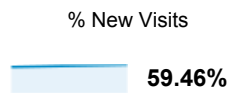

Audience Overview

Overview

69,503 people visited this site

■ New Visitor ■ Returning Visitor

Language	Visits	% Visits
1. en-us	92,536	98.15%
2. c	494	0.52%
3. en-gb	233	0.25%
4. en	211	0.22%
5. sv-se	99	0.11%
6. de-de	56	0.06%
7. es	55	0.06%
8. sv	50	0.05%
9. fr	45	0.05%
10. pt-br	26	0.03%