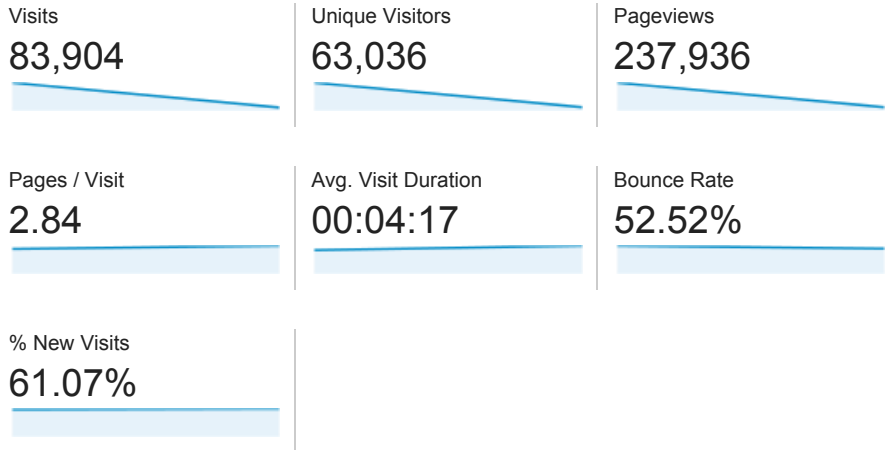

Audience Overview

Nov 4, 2013 - Nov 10, 2013

Overview

63,036 people visited this site

■ New Visitor ■ Returning Visitor

| Language | Visits | % Visits |
|----------|--------|----------|
| 1. en-us | 82,121 | 97.87% |
| 2. c | 540 | 0.64% |
| 3. en-gb | 206 | 0.25% |
| 4. en | 193 | 0.23% |
| 5. es | 90 | 0.11% |
| 6. de-de | 69 | 0.08% |
| 7. fr | 62 | 0.07% |
| 8. es-es | 43 | 0.05% |
| 9. de | 37 | 0.04% |
| 10. pl | 37 | 0.04% |