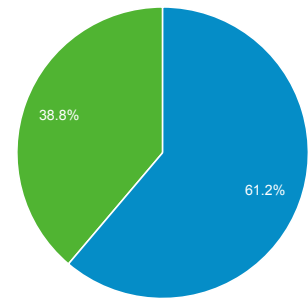

Audience Overview

Nov 4, 2013 - Nov 10, 2013

Overview

63,036 people visited this site

■ New Visitor ■ Returning Visitor

| Language | Visits | % Visits |
|----------|--------|----------|
| 1. en-us | 82,121 | 97.87% |
| 2. c | 540 | 0.64% |
| 3. en-gb | 206 | 0.25% |
| 4. en | 193 | 0.23% |
| 5. es | 90 | 0.11% |
| 6. de-de | 69 | 0.08% |
| 7. fr | 62 | 0.07% |
| 8. es-es | 43 | 0.05% |
| 9. de | 37 | 0.04% |
| 10. pl | 37 | 0.04% |