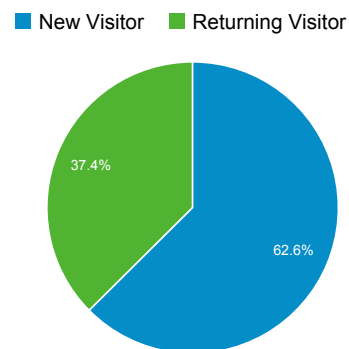

## Audience Overview

Dec 23, 2013 - Dec 29, 2013

### 44,415 people visited this site

<b>Visits</b> 57,996	<b>Unique Visitors</b> 44,415	<b>Pageviews</b> 177,037
<b>Pages / Visit</b> 3.05	<b>Avg. Visit Duration</b> 00:04:59	<b>Bounce Rate</b> 50.23%
<b>% New Visits</b> 62.42%		