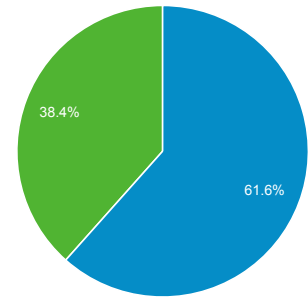

Feb 24, 2014 - Mar 2, 2014

Audience Overview

All Visits
100.00%

Overview

Visits
109,023

Unique Visitors
82,062

Pageviews
308,878

Pages / Visit
2.83

Avg. Visit Duration
00:04:20

Bounce Rate
52.22%

% New Visits
61.46%

■ New Visitor ■ Returning Visitor

Language	Visits	% Visits
1. en-us	107,167	98.30%
2. c	594	0.54%
3. en-gb	212	0.19%
4. en	157	0.14%
5. de-de	70	0.06%
6. pt-br	66	0.06%
7. es	62	0.06%
8. fr	45	0.04%
9. es-es	40	0.04%
10. ko-kr	37	0.03%