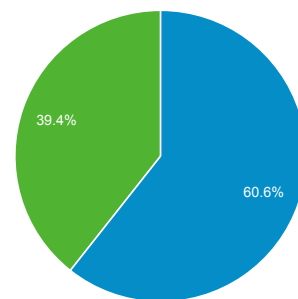

Visits

99,882

Unique Visitors

74,742

Pageviews

274,510

Pages / Visit

2.75

Avg. Visit Duration

00:04:06

Bounce Rate

53.73%

% New Visits

60.55%

■ New Visitor ■ Returning Visitor