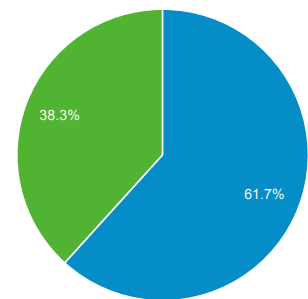

Sessions 86,715	Users 65,931	Pageviews 250,626

Pages / Session 2.89	Avg. Session Duration 00:04:18	Bounce Rate 53.12%

% New Sessions
61.58%

■ New Visitor ■ Returning Visitor